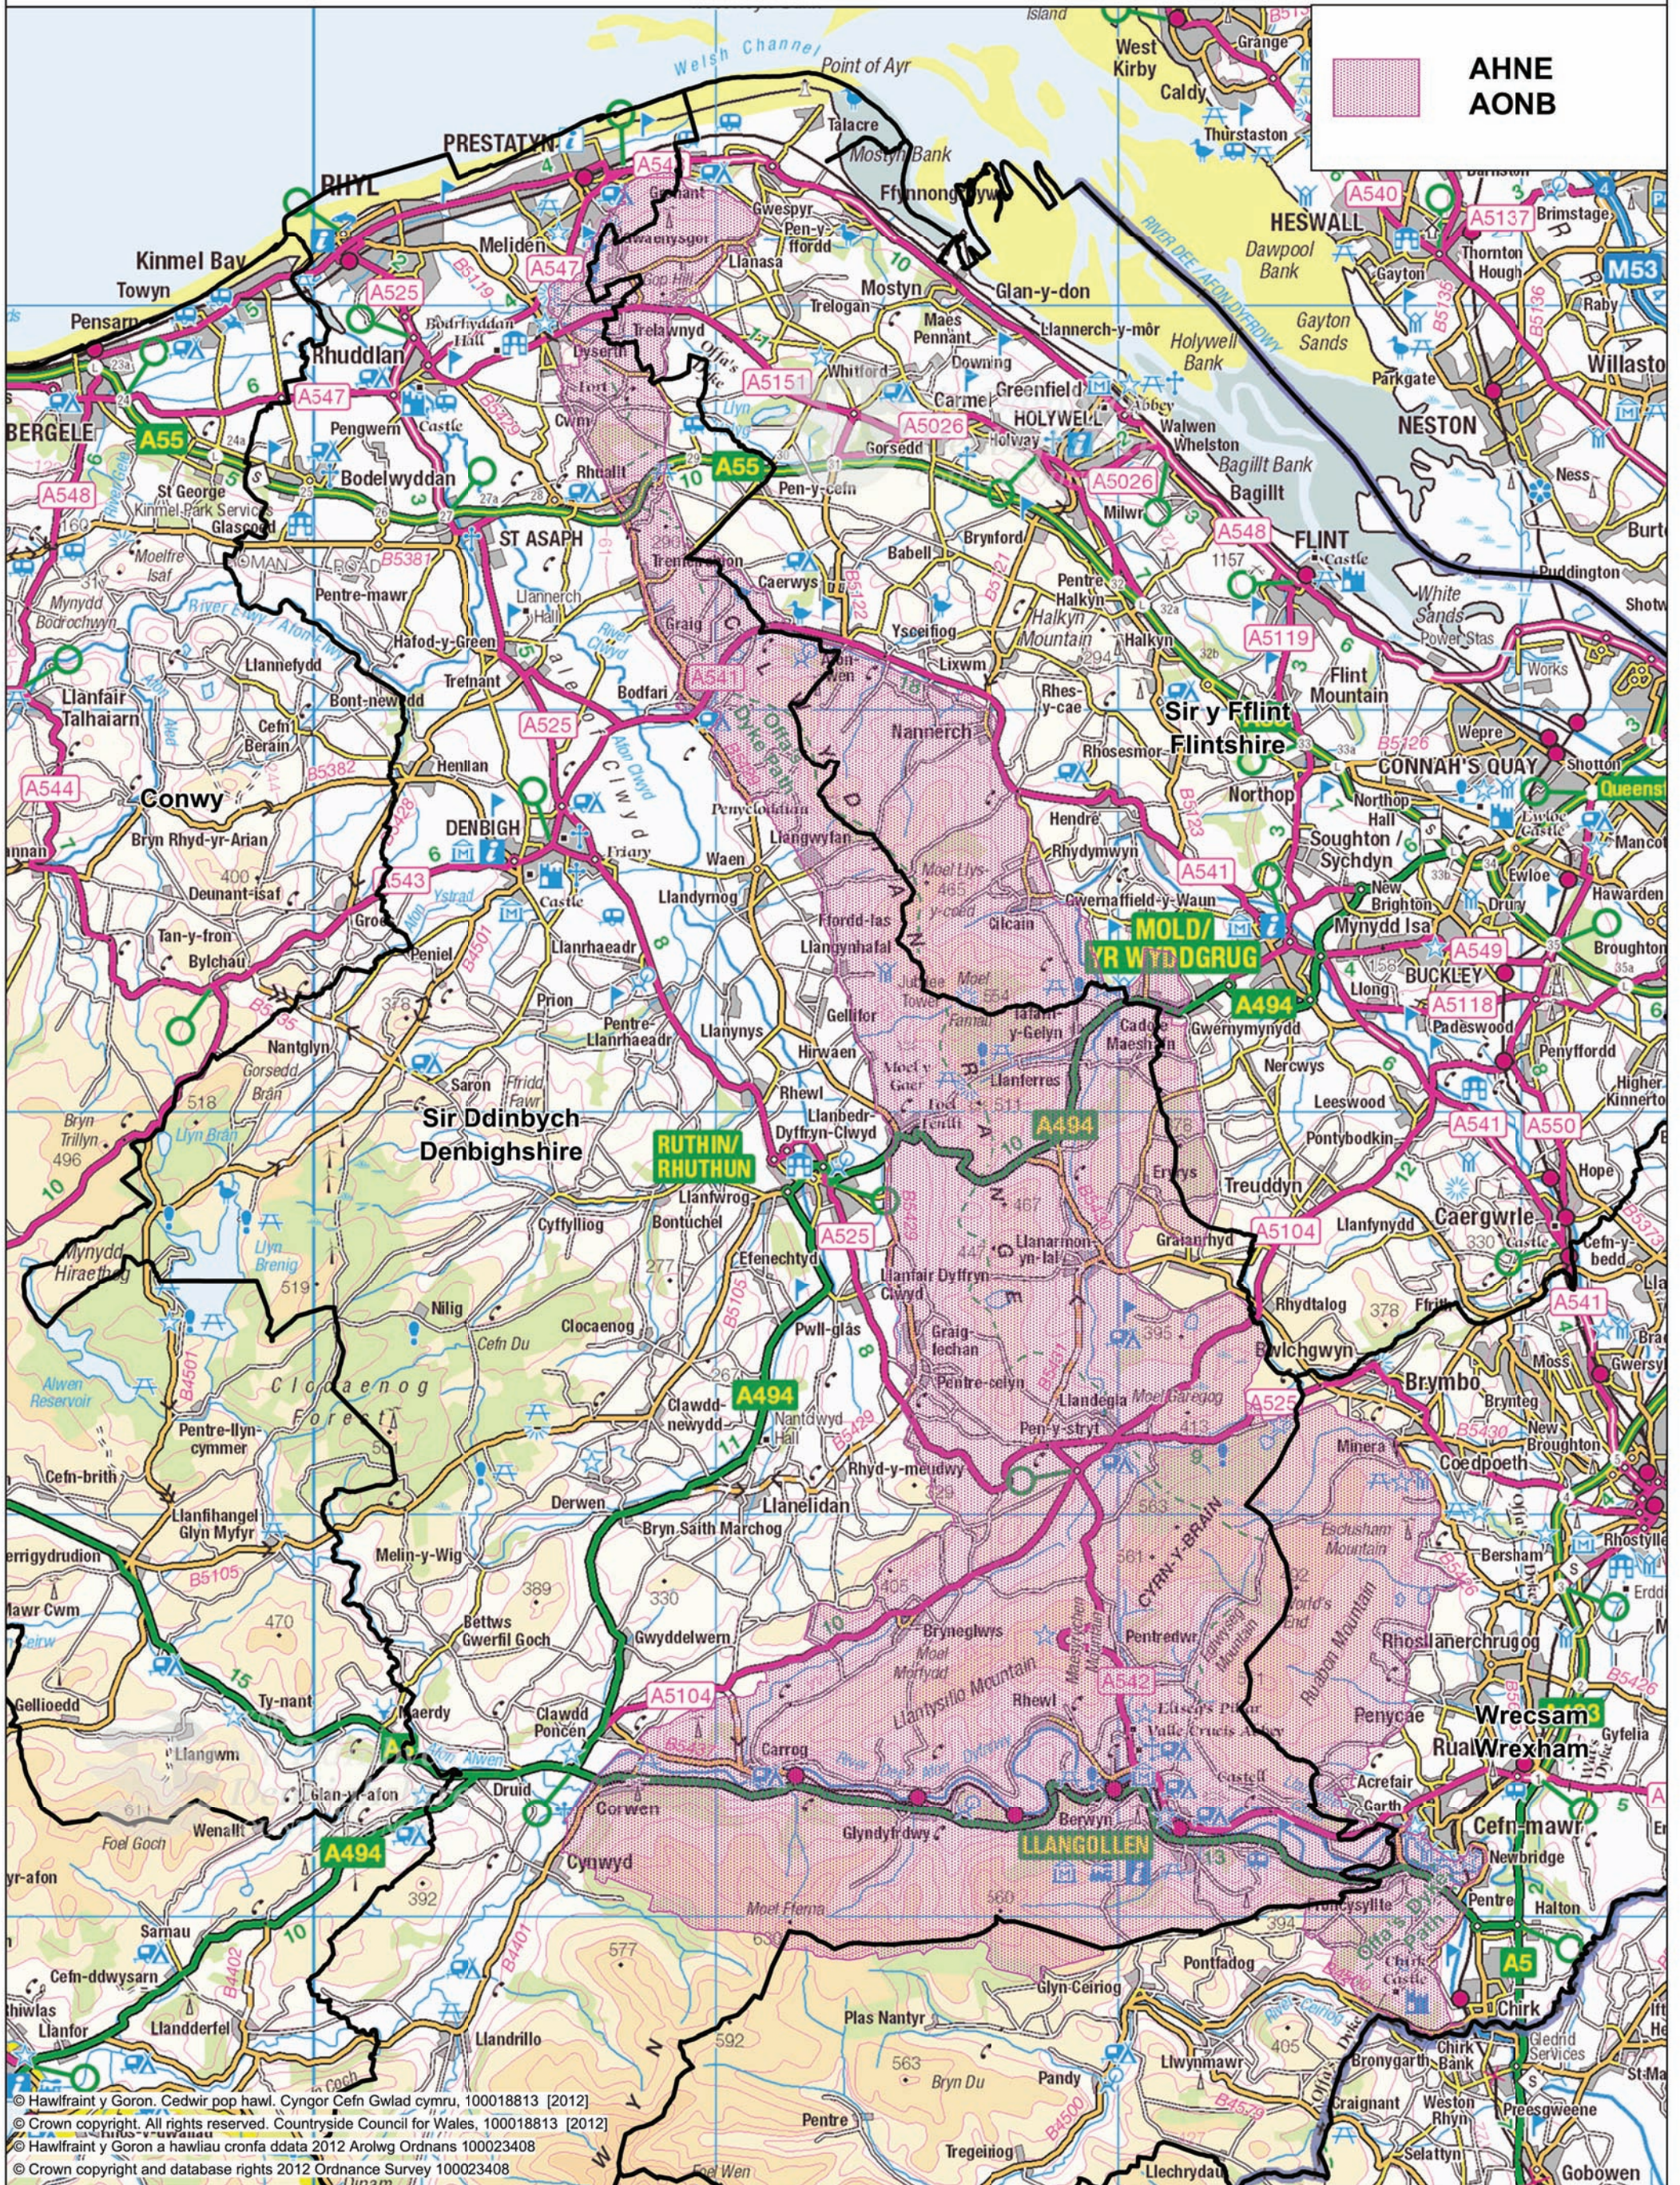

Graddfa/Scale: 1: 150000
Dyddiad/Date: 27/03/2012

Bryniau Clwyd a Dyffryn Dyfrdwy AHNE Clwydian Range and Dee Valley AONB

Bryniau Clwyd a
Dyffryn Dyfrdwy
Clwydian Range
and Dee Valley

© Hawffraint y Goron. Cedwir pop hawl. Cyngor Cefn Gwlad cymru, 100018813 [2012]
© Crown copyright. All rights reserved. Countryside Council for Wales, 100018813 [2012]
© Hawffraint y Goron a hawliau cronfa ddata 2012 Arolwg Ordnans 100023408
© Crown copyright and database rights 2012 Ordnance Survey 100023408